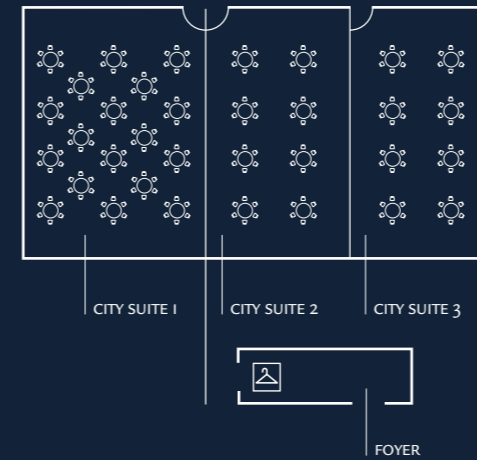

GROUND FLOOR