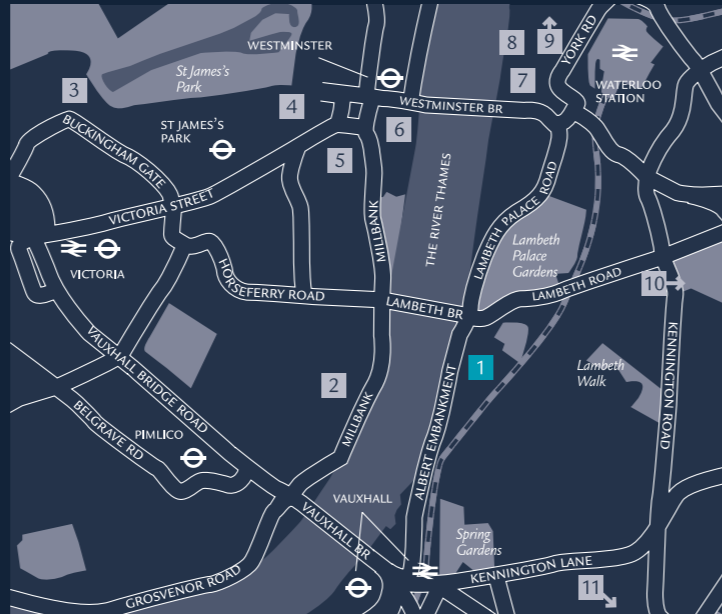

# PARK PLAZA LONDON RIVERBANK

ELEVATE YOUR EXPERIENCE  
ON THE BANKS OF  
THE RIVER THAMES

[parkplaza.com/riverbank](https://parkplaza.com/riverbank)

  
**Park Plaza**  
LONDON RIVERBANK

# PARK PLAZA LONDON RIVERBANK

LOCATED ON THE SOUTH OF THE RIVER THAMES, PARK PLAZA LONDON RIVERBANK IS THE PERFECT LAUNCH PAD TO THE VERY BEST LONDON HAS TO OFFER. BIG BEN, THE LONDON EYE AND SOUTH BANK'S PLETHORA OF DINING, DRINKING, CULTURAL AND LEISURE OPTIONS ARE ALL ON ITS DOORSTEP.

Overlooking Millbank and the Houses of Parliament in the heart of the city, Park Plaza London Riverbank offers stunning four-star deluxe accommodation for corporate and leisure travellers. The hotel is within easy reach of both London Waterloo and Vauxhall railway stations as well as Westminster Underground.