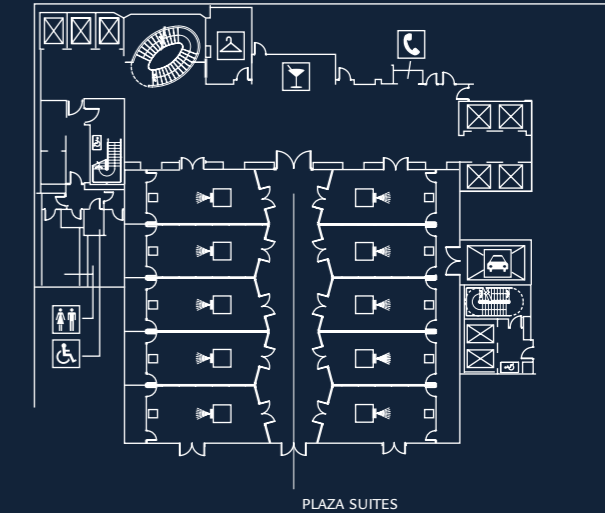

ROOM NAME	DIMENSION W X L X H (M)	SIZE (M <sup>2</sup> )	THEATRE	BOARD ROOM	U-SHAPE	CLASS ROOM	CABARET DINNER	DINNER DANCE	RECEP- TION
<b>CONFERENCE LEVEL -2</b>									
THE BALLROOM	22.9 x 27.9 x 5	638.9	650	-	-	450	432	540	660
<i>The ballroom can also be divided into two separate ballrooms</i>									
BALLROOMS	22.9 x 13.9 x 5	318.3	300	-	54	216	200	250	450
<b>CONFERENCE LEVEL -4</b>									
THE PLAZA SUITE	24.5 x 22.8 x 2.3	558.6	550	-	-	330	304	400	550
<i>The plaza suite can also be split into variable syndicate rooms</i>									
SINGLE PLAZA ROOM	9.5 x 4.5 x 3.95	42.7	40	22	-	24	32	30	40
DOUBLE PLAZA ROOM	9.5 x 9.0 x 3.95	85.5	80	32	23	48	56	60	80
TRIPLE PLAZA ROOM	9.5 x 13.5 x 3.95	128.3	120	40	30	60	88	90	120
QUADRUPLE PLAZA ROOM	9.5 x 18 x 3.95	171	160	-	-	72	110	120	160
HALF THE PLAZA SUITE	9.5 x 22.5 x 3.95	213.7	200	-	-	84	140	150	200
<b>MEZZANINE LEVEL — PARK SUITES &amp; BUSINESS CENTRE</b>									
PARK SUITE 1	5.8 x 4.3 x 2.3	24.9	15	10	-	-	10	-	-
PARK SUITE 2	5.1 x 4.9 x 2.3	25	20	14	-	-	14	-	-
PARK SUITE 3	5.8 x 4.3 x 2.3	24.9	15	10	-	-	10	-	-
PARK SUITE 4	6.0 x 4.8 x 2.3	28.8	24	14	-	-	14	-	-
PARK SUITE 5	5.9 x 3.6 x 2.3	21.2	18	10	-	-	10	-	-
PARK SUITE 6	4.3 x 3.6 x 2.3	15.5	-	10	-	-	10	-	-
PARK SUITE 7	5.4 x 3.9 x 2.3	21	12	10	-	-	10	-	-
PARK SUITE 8	4.0 x 3.9 x 2.3	15.6	10	6	-	-	6	-	-
<b>GROUND FLOOR — CITY SUITES</b>									
CITY SUITE 1	-	-	200	-	51	108	144	180	200
CITY SUITE 2	-	-	100	-	42	36	64	80	100
CITY SUITE 3	-	-	100	-	42	36	64	80	100
CITY SUITE 2+3	-	-	200	-	51	108	144	180	200
CITY SUITE 1-3	-	-	400	-	-	216	280	350	400

Plaza Suite

The Ballroom

### GROUND FLOOR

### CONFERENCE LEVEL -4

-  Male WC
-  Female WC
-  Accessible WC
-  Cloakroom
-  Bar
-  Lift
-  Service Lift

Lounge

Chino Latino® Restaurant & Bar

Executive Lounge

Plaza Suite

Connect with us online

[parkplaza.com/stayintouch](https://www.parkplaza.com/stayintouch)