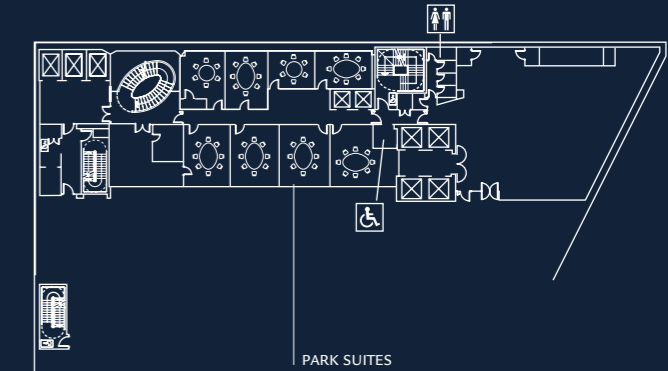

MEZZANINE LEVEL